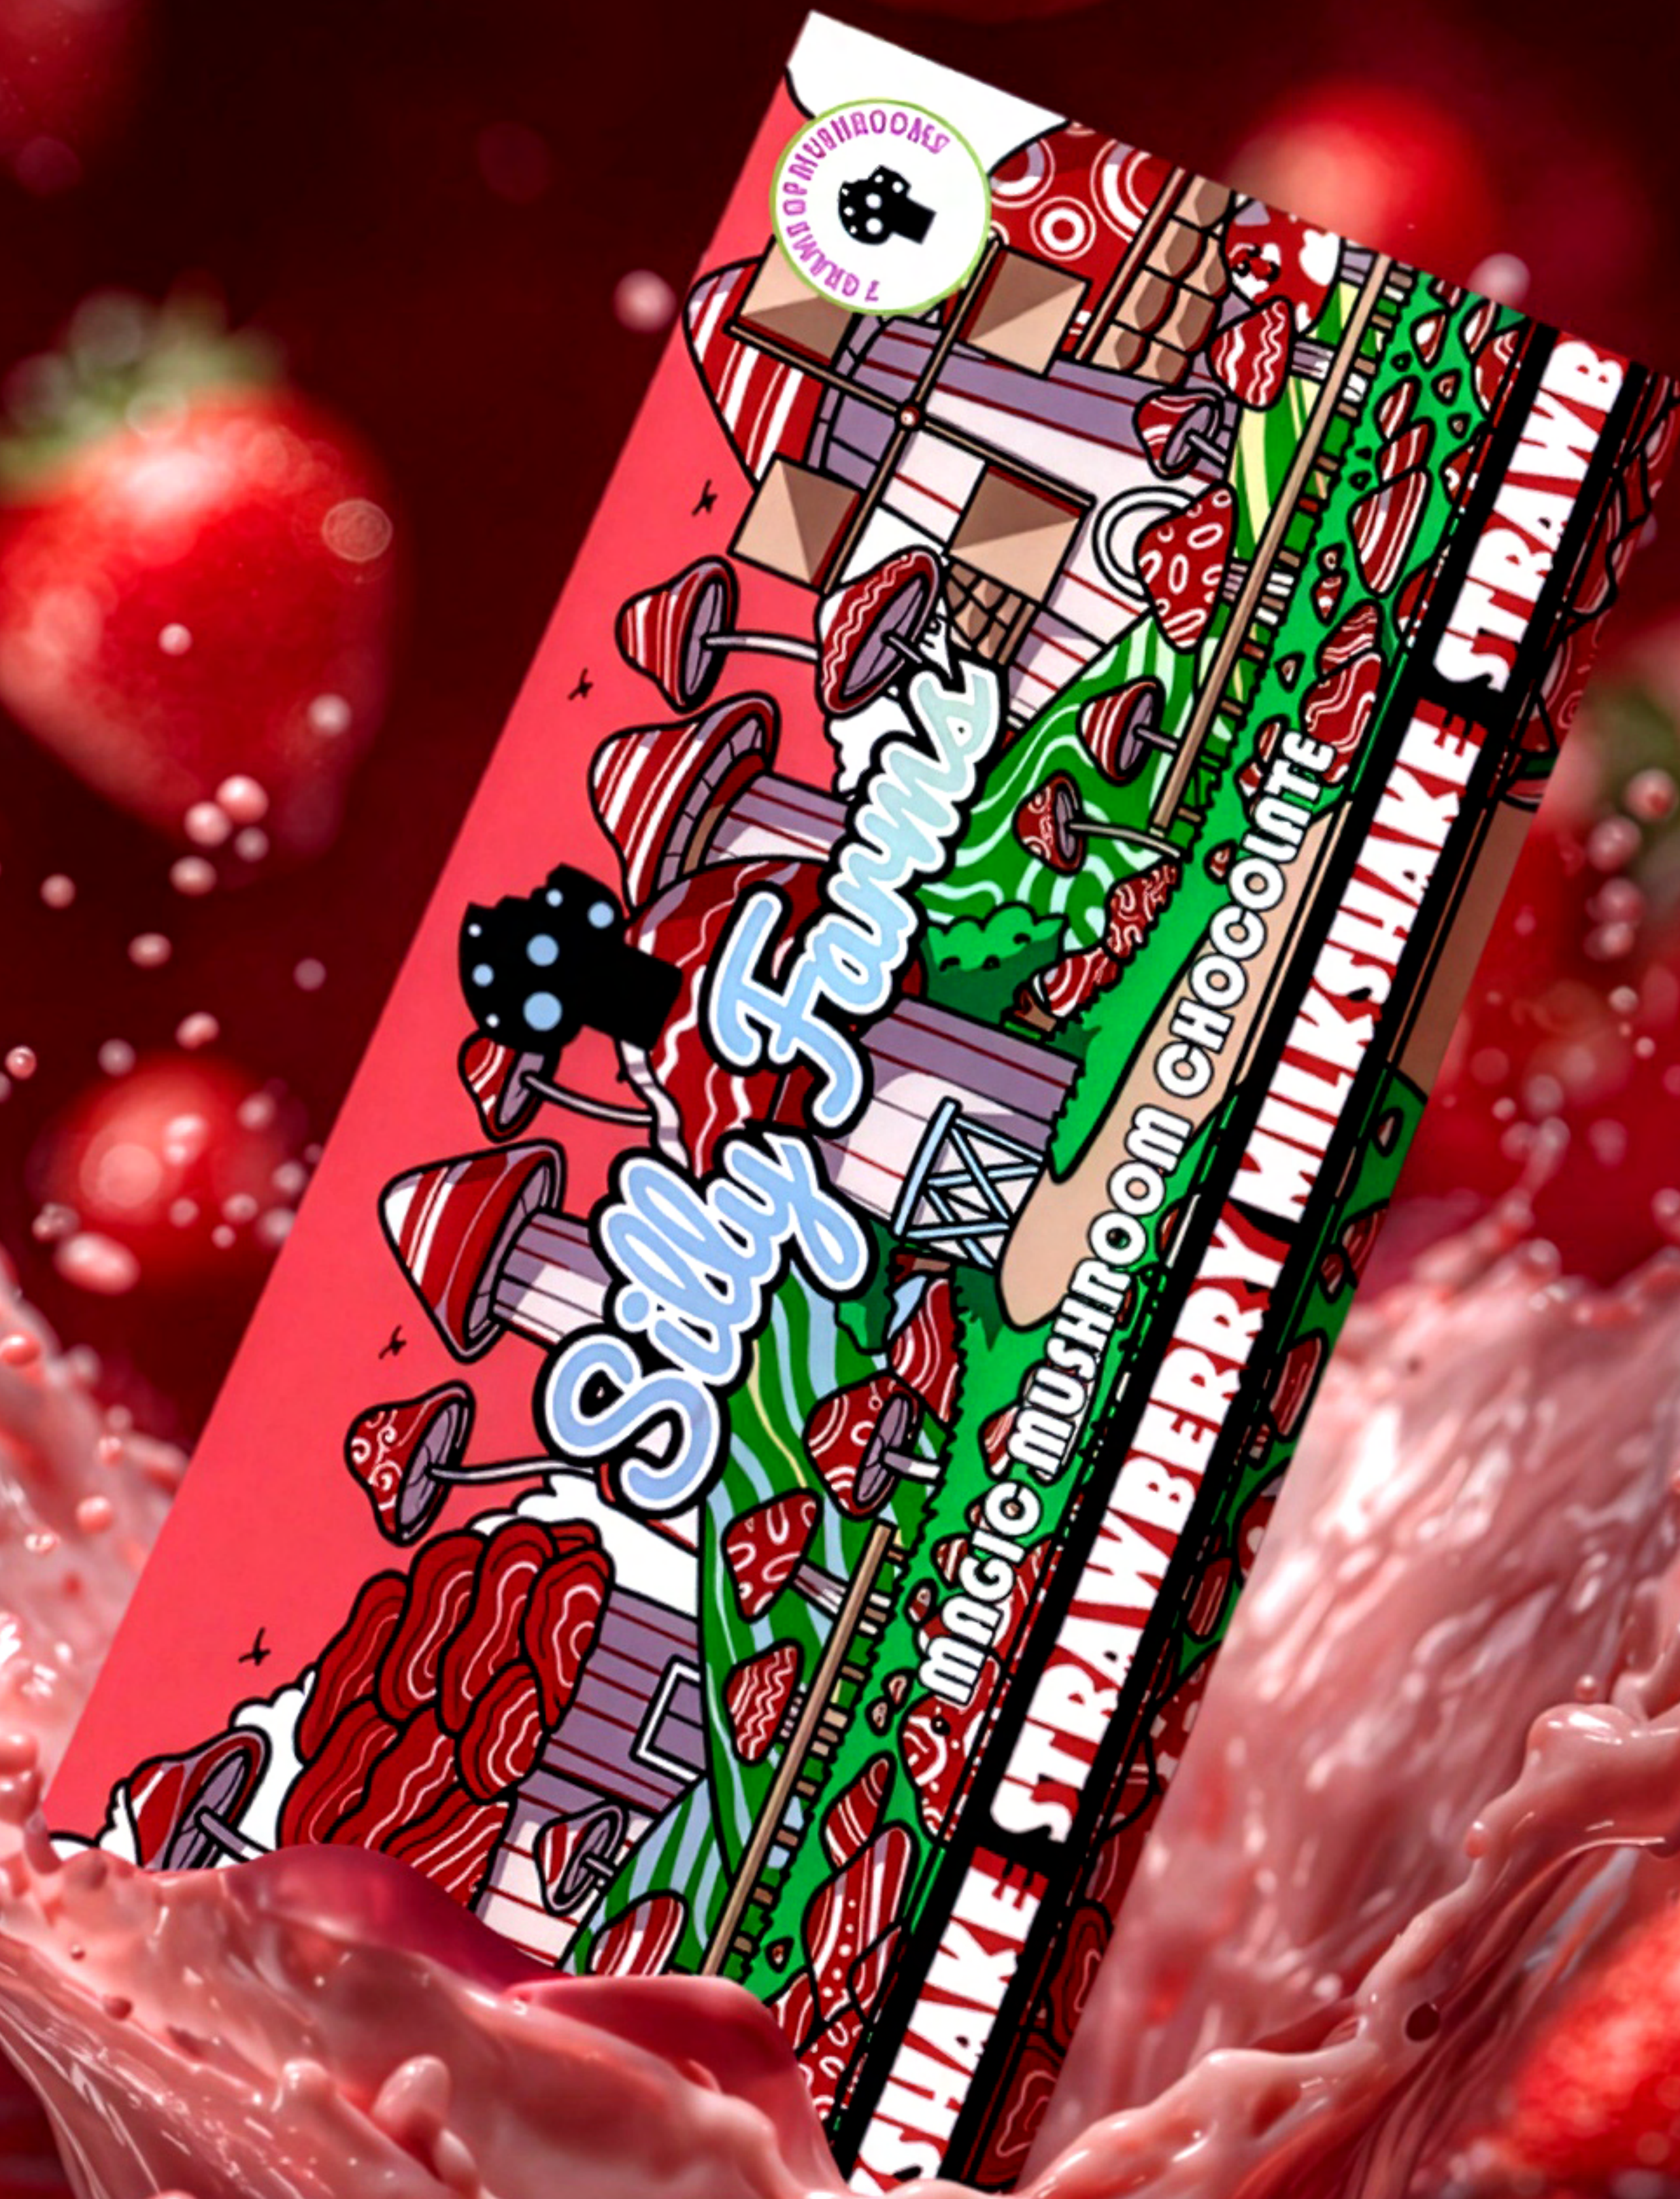

Chocolate **BUTTERCUP**

Silly Farms is excited to introduce BUTTERCUP, a gourmet chocolate masterpiece inspired by the classic Reese's Peanut Butter Cups. This luxurious creation marries the deep, satisfying flavors of rich peanut butter with the smooth, velvety embrace of premium chocolate, all while incorporating the mystical essence of Mushroom. BUTTERCUP offers a taste experience that's both comfortingly familiar and delightfully surprising, a perfect tribute to the beloved peanut butter and chocolate combination.

Chocolate

CARAMEL CRUNCH

Discover a new take on indulgence with Caramel Crunch, where crisp, golden biscuit meets a luscious layer of smooth caramel. Encased in a rich, velvety chocolate shell, this treat delivers the perfect balance of crunch and creaminess in every bite. Whether you're savoring it on the go or taking a moment to indulge, Caramel Crunch is the ultimate combination of textures and flavors for those who crave a satisfying twist on a classic favorite.

UNITS

MASTER-BOX: 10 BARS
MASTER-CASE: 24 MASTER-BOX

100% CACAO

THIRD PARTY
LAB TESTED

MADE IN
THE USA

WWW.SILLYFARMS.CO

10
Flavors

**MAGIC
MUSHROOM**

Chocolate

STRAWBERRY MILKSHAKE

Silly Farms proudly presents STRAWBERRY MILKSHAKE, a luxurious chocolate homage to the quintessential strawberry milkshake. This exquisite confection melds the sweet, vibrant essence of fresh strawberries with the smooth, rich allure of milk chocolate, all enhanced by the mystical addition of Mushroom extract. STRAWBERRY MILKSHAKE is a celebration of those blissful moments savoring a classic milkshake, reimagined through the art of fine chocolate making.